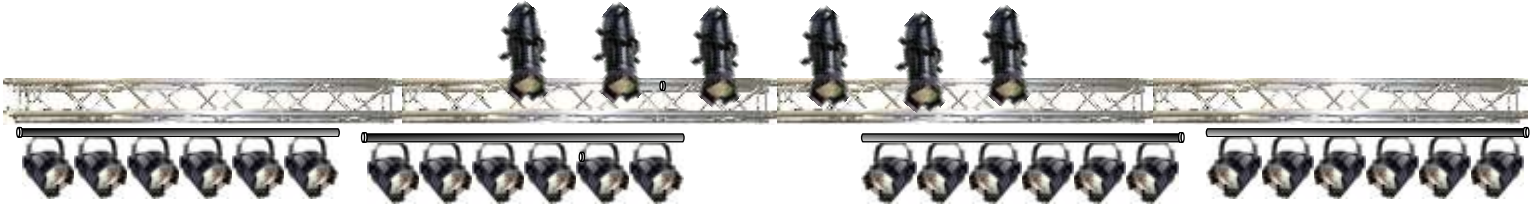

DOWNSTAGE TRUSS- (24) LED Pars & (6) 19 deg Likos

Total Fly Load= 582lbs  
Total Truss Load= 514lbs

ON THE DECK- (8) LED Up-Lights & Martin Magnum Hazer

DIMMING & CONTROL- Elation Show Designer 3 Console, 18 Channel Dimmer Rack, Optical Splitter