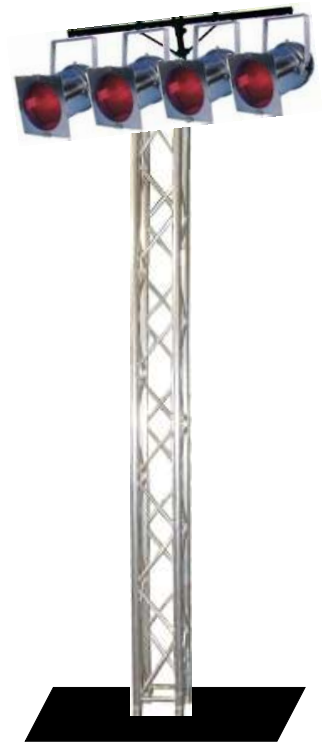

DOWNSTAGE TOWERS- (8) 500 Watt Chrome PAR64, (2) Tree Pack 4 Channel Dimmers

ON THE DECK- (8) LED Up-Lights

CONTROL-Leprecon Lp1600 Lighting Console